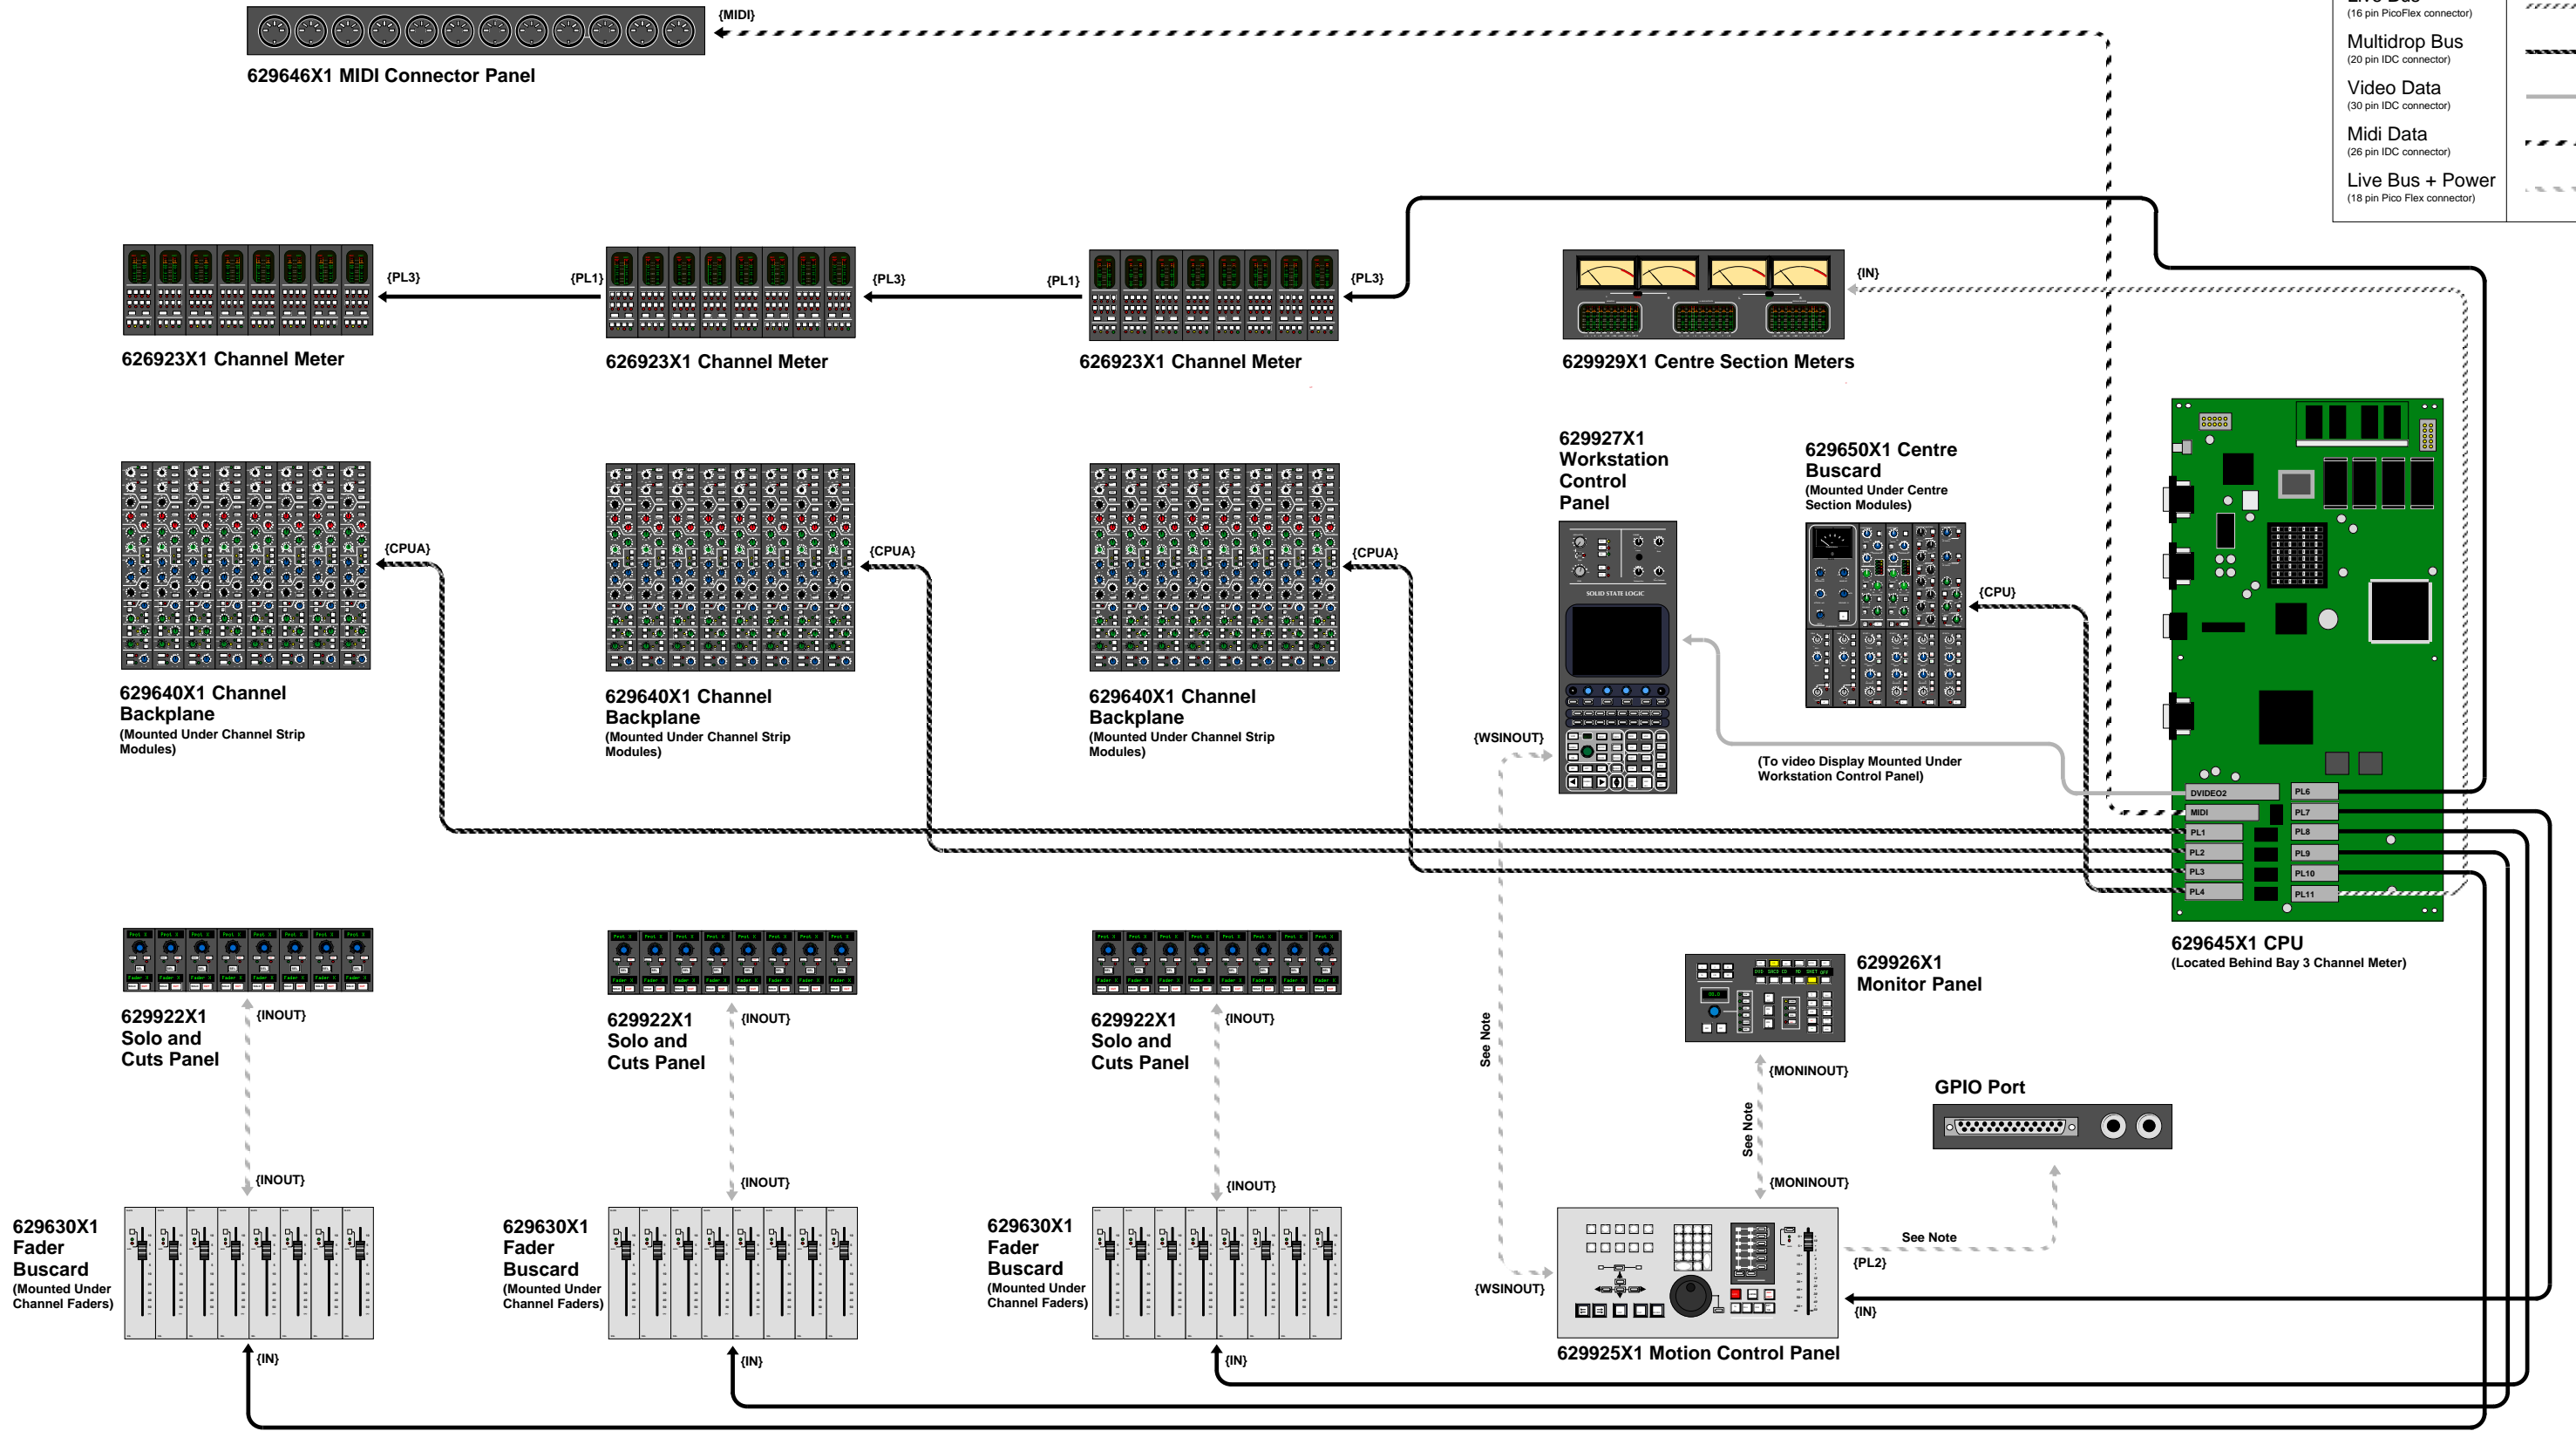

AWS 900 CONTROL OVERVIEW

Symbol Key	
Connector Label	{x}
Live Bus (16 pin IDC connector)	————
Live Bus (16 pin PicoFlex connector)	-----
Multidrop Bus (20 pin IDC connector)	-----
Video Data (30 pin IDC connector)	-----
Midi Data (26 pin IDC connector)	-----
Live Bus + Power (18 pin Pico Flex connector)	-----

Note
Live bus data from CPU port PL7 takes the following route:
 Motion Control Panel → Workstation Control Panel → Motion Control Panel → Monitor Panel → Motion Control Panel → GPIO Port